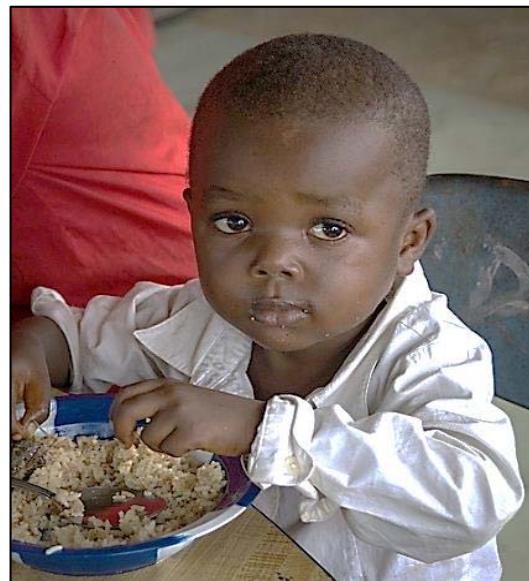

MAKE A LIBERIAN CHILD SMILE THIS CHRISTMAS!!!

FEED THE BODY

For less than 5 cents, you can provide a nutritional meal to a starving Liberian child. A 40-foot container of food holds 272,000 Meals!

<i>Your Gift</i>	<i>Meals Provided</i>	<i>Children Fed For One Year</i>
\$25	500	1
\$50	1,000	2
\$100	2,000	5
\$250	5,000	14
\$500	10,000	27
\$13,500	272,000 (container)	745

FEED THE MIND

Sponsor a child to receive a Christian education at one of nine Evangelical Churches of Liberia (ECOL) schools.

<i>Your Gift</i>	<i>Semesters Covered</i>
\$50	1
\$100	2 (Full year)

FEED THE SOUL

Purchase a Galcom radio pre-tuned to the ELWA radio frequency and spread the gospel to hundreds of Liberian children and their families.

<i>Your Gift</i>	<i>Radios Supplied</i>
\$25	1
\$50	2
\$100	5 (Save 20%)